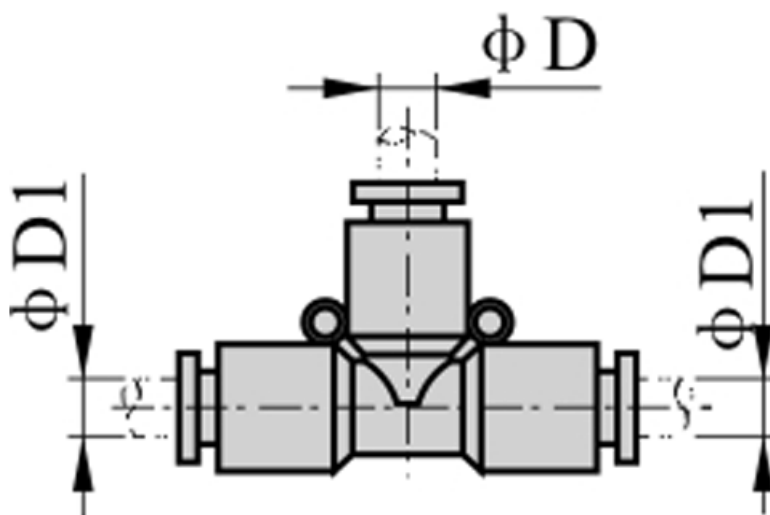

Data Sheet

Article number: 58EPE8

Description: Fitting EPE8 Tee connector
tube diameter 8 - 8

Measures

D = 8

D1 = 8